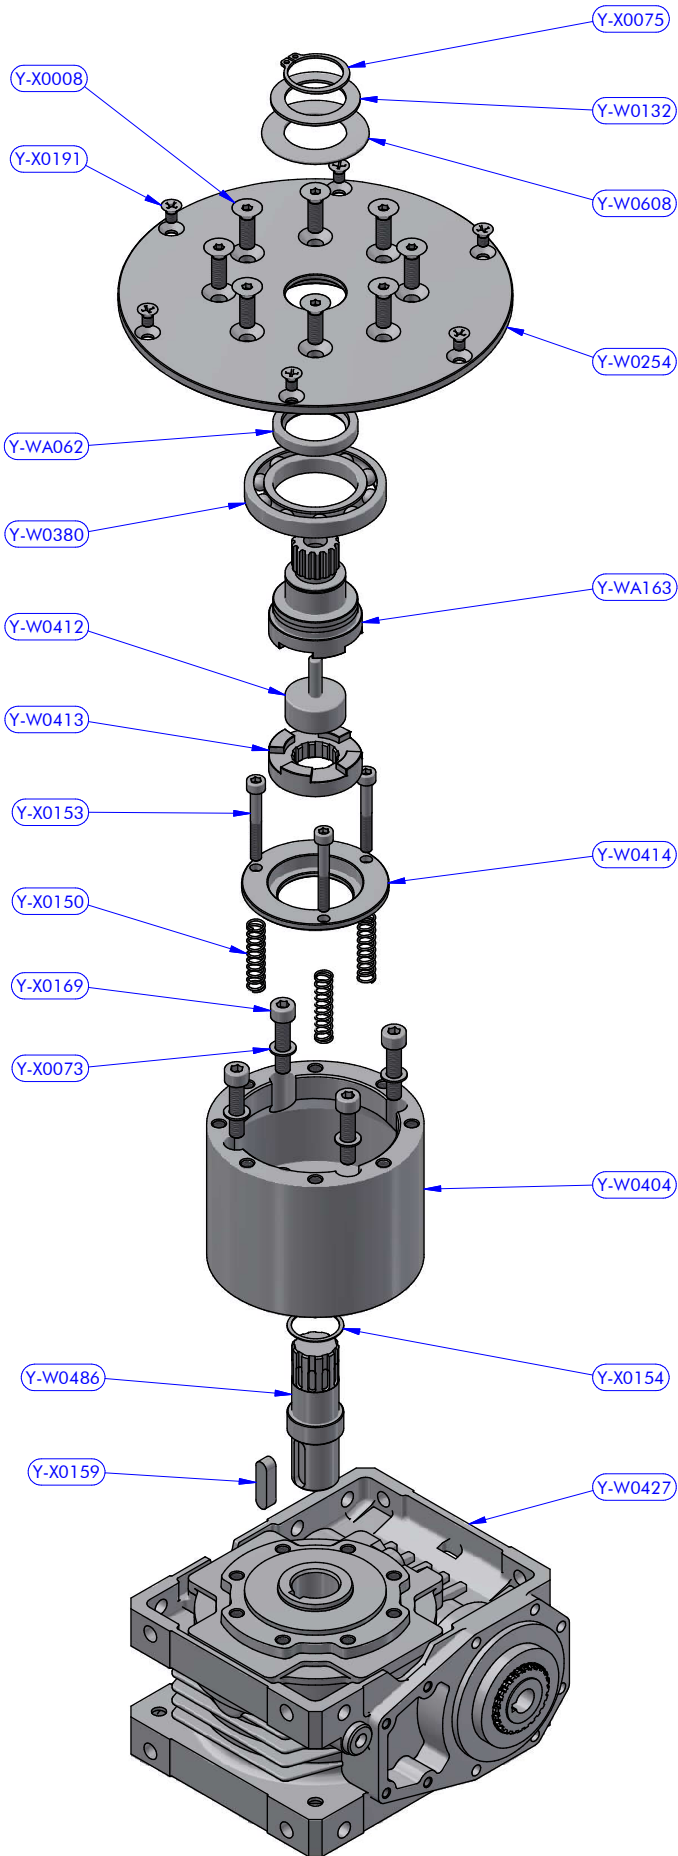

PARTS LIST			
CODE	DESCRIPTION	MATERIAL	Q.TY
XT76.3CHX	Winch	Various	1
Y-WA161	Horizontal drive assy	Various	1

PARTS LIST			
CODE	DESCRIPTION	MATERIAL	Q.TY
B7035	Roller bearing	Plastic / S.Steel	1
B15639	Roller bearing	Plastic / S.Steel	1
Y-W0006	Upper ring washer	Plastic	1
Y-W0143	ST plug	Plastic	5
Y-W0480	Button	Aluminium	1
Y-W0721	Opening Tool	S.Steel	1
Y-W1020	Cylinder pin	S.Steel	4
Y-W1217	Stem	Chromed brass	1
Y-W1237	Stripper	Plastic	1
Y-W1248	Skirt	Aluminium	1
Y-W1328	Upper cap	S.Steel	1
Y-W1368CH	Upper disk	Chromed brass	1
Y-W1375	Self-tailing arm	Chromed brass	1
Y-WA006	3 speed button kit	Various	1
Y-WA127	Base + Gears assy	Various	1
Y-WA155	Drum	Chromed brass	1
Y-WA160	Disengagement rod kit	S.Steel	1
Y-X0055	Screw	S.Steel	1

Y-WA124 PARTS LIST

CODE	DESCRIPTION	MATERIAL	Q.TY
B2519	Roller bearing	Plastic / S.Steel	2
Y-W0032	Gear ring	S.Steel	1
Y-W0087	Gear axis	S.Steel HR	1
Y-W0088	Pipe spacer	POM-C	1
Y-W0141	Pawl	S.Steel	4
Y-W0195	Gear upper washer	Plastic	1
Y-W0199	Gear lower washer	Plastic	1
Y-W0524	Dual gear "D2 / D3"	Bronze	1
Y-W1231	Gear "D1"	Bronze	1
Y-X0052	Screw	S.Steel	2
Y-X0087	Torsion spring	S.Steel	4

Y-WA125 PARTS LIST

CODE	DESCRIPTION	MATERIAL	Q.TY
B4219	Roller bearing	Plastic / S.Steel	1
Y-W0132	S.steel washer	S.Steel	1
Y-W0141	Pawl	S.Steel	2
Y-W0152	Bushing	Chromed bronze	1
Y-W0387	Special washer	S.Steel	1
Y-W1232	Gear "A2"	Bronze	1
Y-W1239	Lower shaft	S.Steel HR	1
Y-X0087	Torsion spring	S.Steel	2

Y-WA126 PARTS LIST

CODE	DESCRIPTION	MATERIAL	Q.TY
B4234	Roller bearing	Plastic / S.Steel	2
Y-W0101	Half-ring	Brass	2
Y-W0598	Pipe spacer	Plastic	1
Y-WA122	Main shaft + 3 speed tow	S.Steel / Bronze	1

PART LIST			
CODE	DESCRIPTION	MATERIAL	Q.TY
Y-W0695	Electric motor	Various	1
Y-W0716	Stud	S.Steel	1
Y-W1100	Motor flange	Aluminium	1
Y-WA162	Disengagement box + Horizontal drive assy	Various	1
Y-X0072	S.steel washer	S.Steel	6
Y-X0073	S.steel washer	S.Steel	4
Y-X0147	Screw	S.Steel	5
Y-X0217	Screw	S.Steel	4
Y-X0892	Self-Locking nut	S.Steel	1