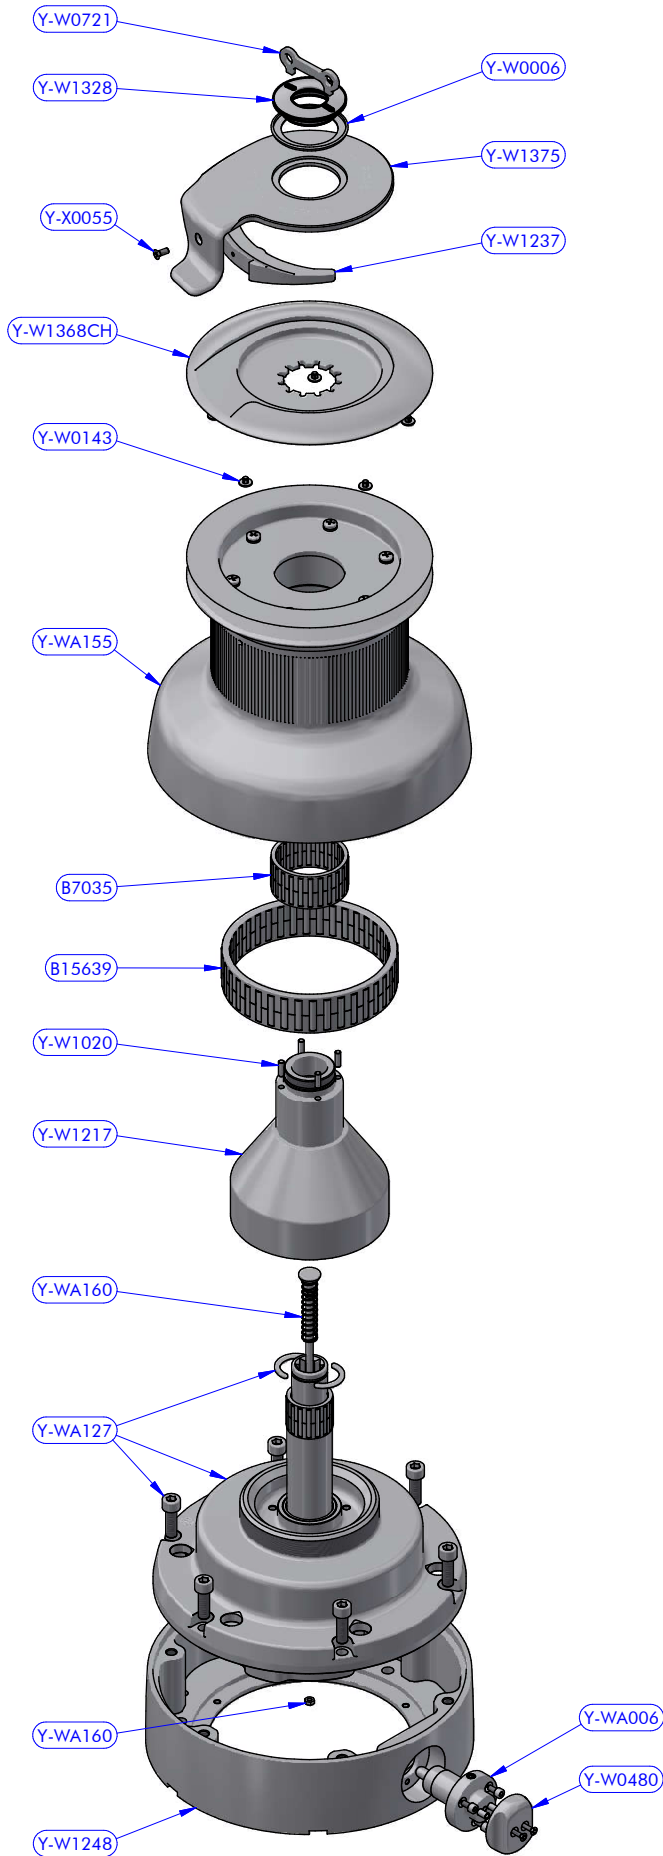

PARTS LIST			
CODE	DESCRIPTION	MATERIAL	Q.TY
XT76.3CHX	Winch	Various	1
Y-WA161	Horizontal drive assy	Various	1

PARTS LIST			
CODE	DESCRIPTION	MATERIAL	Q.TY
B7035	Roller bearing	Plastic / S.Steel	1
B15639	Roller bearing	Plastic / S.Steel	1
Y-W0006	Upper ring washer	Plastic	1
Y-W0143	ST plug	Plastic	5
Y-W0480	Button	Aluminium	1
Y-W0721	Opening Tool	S.Steel	1
Y-W1020	Cylinder pin	S.Steel	4
Y-W1217	Stem	Chromed brass	1
Y-W1237	Stripper	Plastic	1
Y-W1248	Skirt	Aluminium	1
Y-W1328	Upper cap	S.Steel	1
Y-W1368CH	Upper disk	Chromed brass	1
Y-W1375	Self-tailing arm	Chromed brass	1
Y-WA006	3 speed button kit	Various	1
Y-WA127	Base + Gears assy	Various	1
Y-WA155	Drum	Chromed brass	1
Y-WA160	Disengagement rod kit	S.Steel	1
Y-X0055	Screw	S.Steel	1

Code **Y-WA155**

Drum XT76 CH Z58 + ST Disks

Y-WA155 PARTS LIST			
CODE	DESCRIPTION	MATERIAL	Q.TY
SFT002	Torlon ball	Torlon	67
Y-W0019	Drum extension	Aluminium	1
Y-W0049	ST disk bush	Plastic	6
Y-W1218CH	Drum	Chromed brass	1
Y-W1224	ST central disk	Aluminium	1
Y-W1367CH	ST lower disk	Chromed brass	1
Y-WA001	ST-spring assy	S.Steel	6
Y-X0054	Screw	S.Steel	1
Y-X0071	Screw	S.Steel	6
Y-X0072	S.steel washer	S.Steel	6

Y-WA124 PARTS LIST

CODE	DESCRIPTION	MATERIAL	Q.TY
B2519	Roller bearing	Plastic / S.Steel	2
Y-W0032	Gear ring	S.Steel	1
Y-W0087	Gear axis	S.Steel HR	1
Y-W0088	Pipe spacer	POM-C	1
Y-W0141	Pawl	S.Steel	4
Y-W0195	Gear upper washer	Plastic	1
Y-W0199	Gear lower washer	Plastic	1
Y-W0524	Dual gear "D2 / D3"	Bronze	1
Y-W1231	Gear "D1"	Bronze	1
Y-X0052	Screw	S.Steel	2
Y-X0087	Torsion spring	S.Steel	4