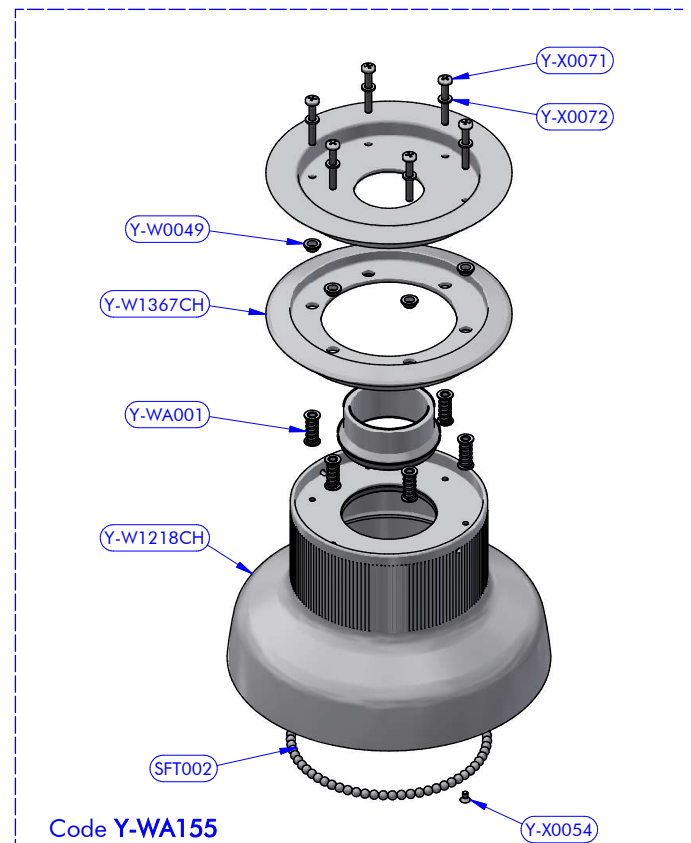

PARTS LIST			
CODE	DESCRIPTION	MATERIAL	Q.TY
XT76.3CHX	Winch	Various	1
Y-WA161	Horizontal drive assy	Various	1

PARTS LIST			
CODE	DESCRIPTION	MATERIAL	Q.TY
B7035	Roller bearing	Plastic / S.Steel	1
B15639	Roller bearing	Plastic / S.Steel	1
Y-W0006	Upper ring washer	Plastic	1
Y-W0143	ST plug	Plastic	5
Y-W0480	Button	Aluminium	1
Y-W0721	Opening Tool	S.Steel	1
Y-W1020	Cylinder pin	S.Steel	4
Y-W1217	Stem	Chromed brass	1
Y-W1237	Stripper	Plastic	1
Y-W1248	Skirt	Aluminium	1
Y-W1328	Upper cap	S.Steel	1
Y-W1368CH	Upper disk	Chromed brass	1
Y-W1375	Self-tailing arm	Chromed brass	1
Y-WA006	3 speed button kit	Various	1
Y-WA127	Base + Gears assy	Various	1
Y-WA155	Drum	Chromed brass	1
Y-WA160	Disengagement rod kit	S.Steel	1
Y-X0055	Screw	S.Steel	1

Code **Y-WA155**

Drum XT76 CH Z58 + ST Disks

Y-WA155 PARTS LIST			
CODE	DESCRIPTION	MATERIAL	Q.TY
SFT002	Torlon ball	Torlon	67
Y-W0019	Drum extension	Aluminium	1
Y-W0049	ST disk bush	Plastic	6
Y-W1218CH	Drum	Chromed brass	1
Y-W1224	ST central disk	Aluminium	1
Y-W1367CH	ST lower disk	Chromed brass	1
Y-WA001	ST-spring assy	S.Steel	6
Y-X0054	Screw	S.Steel	1
Y-X0071	Screw	S.Steel	6
Y-X0072	S.steel washer	S.Steel	6

Y-WA124 PARTS LIST

CODE	DESCRIPTION	MATERIAL	Q.TY
B2519	Roller bearing	Plastic / S.Steel	2
Y-W0032	Gear ring	S.Steel	1
Y-W0087	Gear axis	S.Steel HR	1
Y-W0088	Pipe spacer	POM-C	1
Y-W0141	Pawl	S.Steel	4
Y-W0195	Gear upper washer	Plastic	1
Y-W0199	Gear lower washer	Plastic	1
Y-W0524	Dual gear "D2 / D3"	Bronze	1
Y-W1231	Gear "D1"	Bronze	1
Y-X0052	Screw	S.Steel	2
Y-X0087	Torsion spring	S.Steel	4