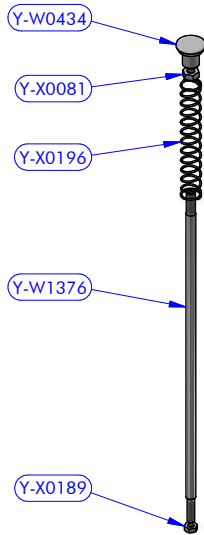

Codice **Y-WA160**

Kit astina disinnesto XT76.3

Y-WA160 PARTS LIST			
CODE	DESCRIPTION	MATERIAL	Q.TY
Y-W0434	Disengagement rod head	S.Steel	1
Y-X0189	Standard nut	S.Steel	1
Y-X0081	Standard nut	S.Steel	1
Y-X0196	Compression spring	S.Steel	1
Y-W1376	Disengagement rod	S.Steel	1