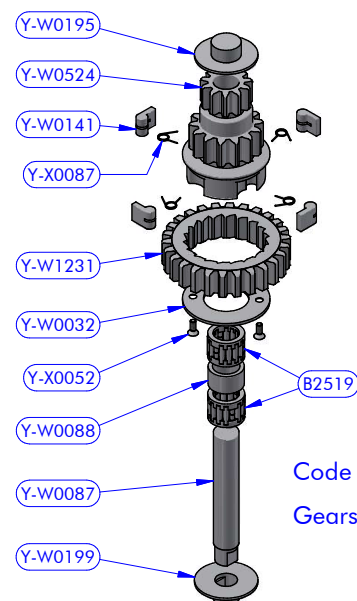

Codice **Y-WA127**

XT76.3 - Base + Gears assy

Y-WA127 PARTS LIST			
CODE	DESCRIPTION	MATERIAL	Q.TY
Y-W0022	Pipe spacer	S.Steel	2
Y-W0023	Bearing track	Plastic / S.Steel	1
Y-W0514	Bearing track	Plastic / S.Steel	1
Y-W0520	Gear "A3"	Bronze	1
Y-W1247	Base	Aluminium	1
Y-W1249	Gear base	Aluminium	1
Y-WA084	3 speed fork lever kit	Various	1
Y-WA123	Gears kit	Various	1
Y-WA124	Axis "D" kit	Various	1
Y-WA125	Main shaft assy	Various	1
Y-WA126	Main shaft assy	Various	1
Y-X0069	Screw	S.Steel	6
Y-X0768	Screw	S.Steel	3

Code **Y-WA126**
Main shaft assy XT76.3 (Upper)

Code **Y-WA125**
Main shaft assy XT76.3 (Lower)

Code **Y-WA123**
Gears kit XT76.3 Axis "B"

Code **Y-WA124**
Gears kit XT76.3 Axis "B"

Y-WA123 PARTS LIST

CODE	DESCRIPTION	MATERIAL	Q.TY
B2519	Roller bearing	Plastic / S.Steel	3
Y-W0086	Gear axis	S.Steel HR	1
Y-W0141	Pawl	S.Steel	4
Y-W0195	Gear upper washer	Plastic	1
Y-W0199	Gear lower washer	Plastic	1
Y-W1229	Gear "B1"	Bronze	1
Y-W1230	Gear ring	S.Steel	1
Y-W1250	Gear "B2"	Bronze	1
Y-X0052	Screw	S.Steel	2
Y-X0087	Torsion spring	S.Steel	4

Y-WA124 PARTS LIST

CODE	DESCRIPTION	MATERIAL	Q.TY
B2519	Roller bearing	Plastic / S.Steel	2
Y-W0032	Gear ring	S.Steel	1
Y-W0087	Gear axis	S.Steel HR	1
Y-W0088	Pipe spacer	POM-C	1
Y-W0141	Pawl	S.Steel	4
Y-W0195	Gear upper washer	Plastic	1
Y-W0199	Gear lower washer	Plastic	1
Y-W0524	Dual gear "D2 / D3"	Bronze	1
Y-W1231	Gear "D1"	Bronze	1
Y-X0052	Screw	S.Steel	2
Y-X0087	Torsion spring	S.Steel	4