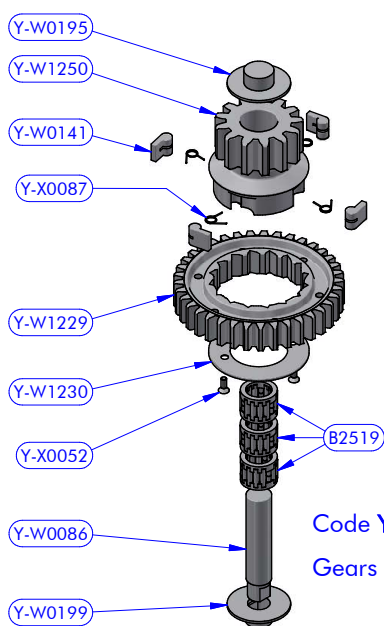

Codice **Y-WA127**

XT76.3 - Base + Gears assy

Y-WA127 PARTS LIST			
CODE	DESCRIPTION	MATERIAL	Q.TY
Y-W0022	Pipe spacer	S.Steel	2
Y-W0023	Bearing track	Plastic / S.Steel	1
Y-W0514	Bearing track	Plastic / S.Steel	1
Y-W0520	Gear "A3"	Bronze	1
Y-W1247	Base	Aluminium	1
Y-W1249	Gear base	Aluminium	1
Y-WA084	3 speed fork lever kit	Various	1
Y-WA123	Gears kit	Various	1
Y-WA124	Axis "D" kit	Various	1
Y-WA125	Main shaft assy	Various	1
Y-WA126	Main shaft assy	Various	1
Y-X0069	Screw	S.Steel	6
Y-X0768	Screw	S.Steel	3

Code **Y-WA126**
Main shaft assy XT76.3 (Upper)

Code **Y-WA125**
Main shaft assy XT76.3 (Lower)

Code **Y-WA123**
Gears kit XT76.3 Axis "B"

Code **Y-WA124**
Gears kit XT76.3 Axis "B"

Y-WA123 PARTS LIST

CODE	DESCRIPTION	MATERIAL	Q.TY
B2519	Roller bearing	Plastic / S.Steel	3
Y-W0086	Gear axis	S.Steel HR	1
Y-W0141	Pawl	S.Steel	4
Y-W0195	Gear upper washer	Plastic	1
Y-W0199	Gear lower washer	Plastic	1
Y-W1229	Gear "B1"	Bronze	1
Y-W1230	Gear ring	S.Steel	1
Y-W1250	Gear "B2"	Bronze	1
Y-X0052	Screw	S.Steel	2
Y-X0087	Torsion spring	S.Steel	4

Y-WA124 PARTS LIST

CODE	DESCRIPTION	MATERIAL	Q.TY
B2519	Roller bearing	Plastic / S.Steel	2
Y-W0032	Gear ring	S.Steel	1
Y-W0087	Gear axis	S.Steel HR	1
Y-W0088	Pipe spacer	POM-C	1
Y-W0141	Pawl	S.Steel	4
Y-W0195	Gear upper washer	Plastic	1
Y-W0199	Gear lower washer	Plastic	1
Y-W0524	Dual gear "D2 / D3"	Bronze	1
Y-W1231	Gear "D1"	Bronze	1
Y-X0052	Screw	S.Steel	2
Y-X0087	Torsion spring	S.Steel	4