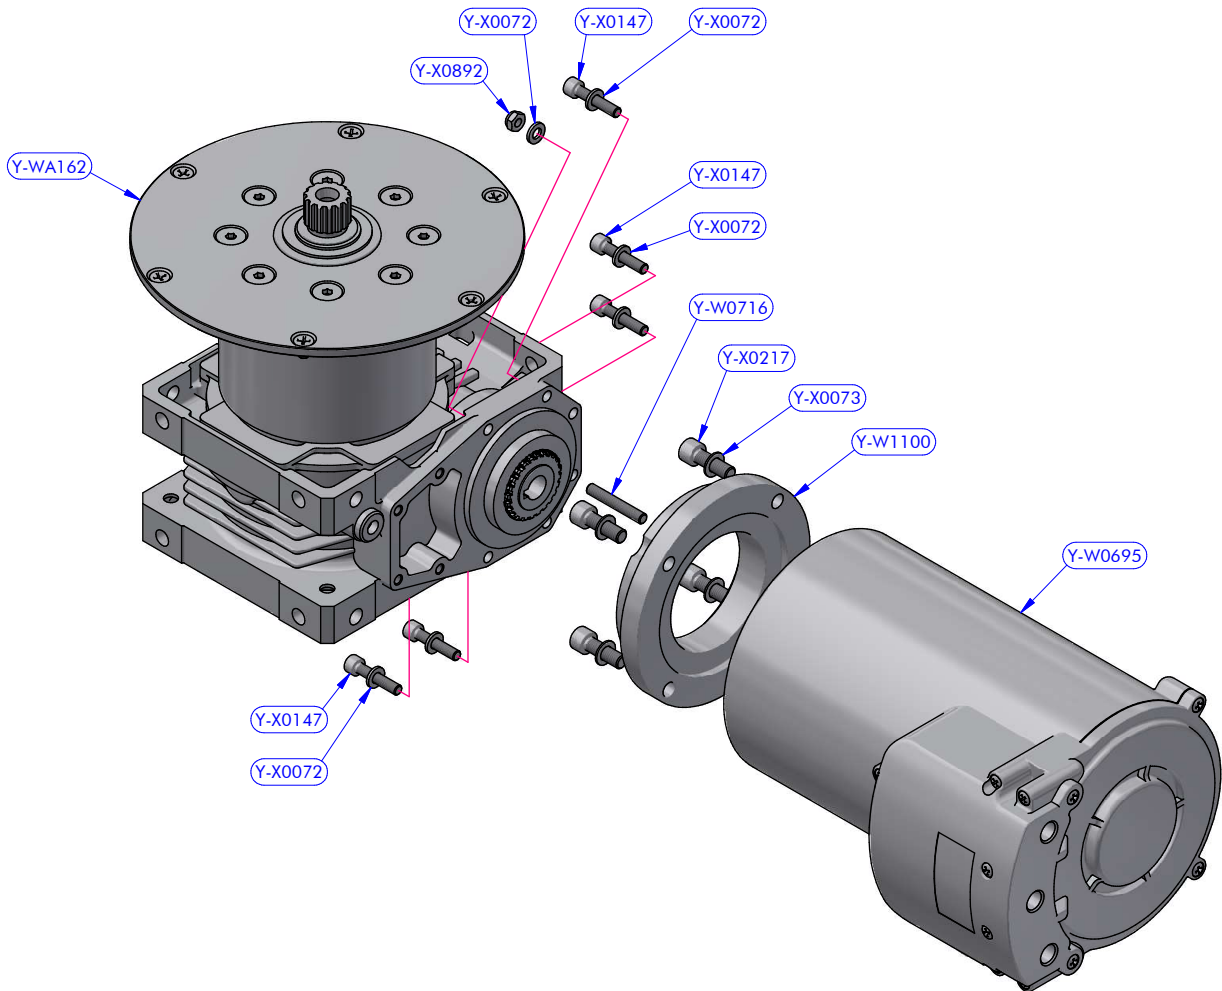

PART LIST			
CODE	DESCRIPTION	MATERIAL	Q.TY
Y-W0695	Electric motor	Various	1
Y-W0716	Stud	S.Steel	1
Y-W1100	Motor flange	Aluminium	1
Y-WA162	Disengagement box + Horizontal drive assy	Various	1
Y-X0072	S.steel washer	S.Steel	6
Y-X0073	S.steel washer	S.Steel	4
Y-X0147	Screw	S.Steel	5
Y-X0217	Screw	S.Steel	4
Y-X0892	Self-Locking nut	S.Steel	1