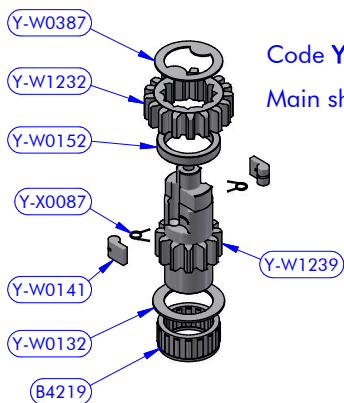

Code **Y-WA155**

Drum XT76 CH Z58 + ST Disks

Y-WA155 PARTS LIST			
CODE	DESCRIPTION	MATERIAL	Q.TY
SFT002	Torlon ball	Torlon	67
Y-W0019	Drum extension	Aluminium	1
Y-W0049	ST disk bush	Plastic	6
Y-W1218CH	Drum	Chromed brass	1
Y-W1224	ST central disk	Aluminium	1
Y-W1367CH	ST lower disk	Chromed brass	1
Y-WA001	ST-spring assy	S.Steel	6
Y-X0054	Screw	S.Steel	1
Y-X0071	Screw	S.Steel	6
Y-X0072	S.steel washer	S.Steel	6

REV.

23011106

DWG N.

1 / 3

PG.

Codice **Y-WA160**

Kit astina disinnesto XT76.3

Y-WA160 PARTS LIST			
CODE	DESCRIPTION	MATERIAL	Q.TY
Y-W0434	Disengagement rod head	S.Steel	1
Y-X0189	Standard nut	S.Steel	1
Y-X0081	Standard nut	S.Steel	1
Y-X0196	Compression spring	S.Steel	1
Y-W1376	Disengagement rod	S.Steel	1

Codice **Y-WA127**

XT76.3 - Base + Gears assy

Y-WA127 PARTS LIST			
CODE	DESCRIPTION	MATERIAL	Q.TY
Y-W0022	Pipe spacer	S.Steel	2
Y-W0023	Bearing track	Plastic / S.Steel	1
Y-W0514	Bearing track	Plastic / S.Steel	1
Y-W0520	Gear "A3"	Bronze	1
Y-W1247	Base	Aluminium	1
Y-W1249	Gear base	Aluminium	1
Y-WA084	3 speed fork lever kit	Various	1
Y-WA123	Gears kit	Various	1
Y-WA124	Axis "D" kit	Various	1
Y-WA125	Main shaft assy	Various	1
Y-WA126	Main shaft assy	Various	1
Y-X0069	Screw	S.Steel	6
Y-X0768	Screw	S.Steel	3

Code **Y-WA126**
Main shaft assy XT76.3 (Upper)

Code **Y-WA125**
Main shaft assy XT76.3 (Lower)

Code **Y-WA123**
Gears kit XT76.3 Axis "B"

Code **Y-WA124**
Gears kit XT76.3 Axis "B"

Y-WA123 PARTS LIST

CODE	DESCRIPTION	MATERIAL	Q.TY
B2519	Roller bearing	Plastic / S.Steel	3
Y-W0086	Gear axis	S.Steel HR	1
Y-W0141	Pawl	S.Steel	4
Y-W0195	Gear upper washer	Plastic	1
Y-W0199	Gear lower washer	Plastic	1
Y-W1229	Gear "B1"	Bronze	1
Y-W1230	Gear ring	S.Steel	1
Y-W1250	Gear "B2"	Bronze	1
Y-X0052	Screw	S.Steel	2
Y-X0087	Torsion spring	S.Steel	4