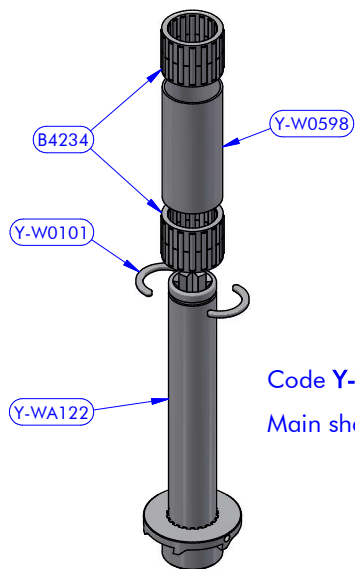

Code **Y-WA155**

Drum XT76 CH Z58 + ST Disks

Y-WA155 PARTS LIST			
CODE	DESCRIPTION	MATERIAL	Q.TY
SFT002	Torlon ball	Torlon	67
Y-W0019	Drum extension	Aluminium	1
Y-W0049	ST disk bush	Plastic	6
Y-W1218CH	Drum	Chromed brass	1
Y-W1224	ST central disk	Aluminium	1
Y-W1367CH	ST lower disk	Chromed brass	1
Y-WA001	ST-spring assy	S.Steel	6
Y-X0054	Screw	S.Steel	1
Y-X0071	Screw	S.Steel	6
Y-X0072	S.steel washer	S.Steel	6

REV.

23011106

DWG N.

1 / 3

PG.

Codice **Y-WA160**

Kit astina disinnesto XT76.3

Y-WA160 PARTS LIST			
CODE	DESCRIPTION	MATERIAL	Q.TY
Y-W0434	Disengagement rod head	S.Steel	1
Y-X0189	Standard nut	S.Steel	1
Y-X0081	Standard nut	S.Steel	1
Y-X0196	Compression spring	S.Steel	1
Y-W1376	Disengagement rod	S.Steel	1

Codice **Y-WA127**

XT76.3 - Base + Gears assy

Y-WA127 PARTS LIST			
CODE	DESCRIPTION	MATERIAL	Q.TY
Y-W0022	Pipe spacer	S.Steel	2
Y-W0023	Bearing track	Plastic / S.Steel	1
Y-W0514	Bearing track	Plastic / S.Steel	1
Y-W0520	Gear "A3"	Bronze	1
Y-W1247	Base	Aluminium	1
Y-W1249	Gear base	Aluminium	1
Y-WA084	3 speed fork lever kit	Various	1
Y-WA123	Gears kit	Various	1
Y-WA124	Axis "D" kit	Various	1
Y-WA125	Main shaft assy	Various	1
Y-WA126	Main shaft assy	Various	1
Y-X0069	Screw	S.Steel	6
Y-X0768	Screw	S.Steel	3

Code **Y-WA126**
Main shaft assy XT76.3 (Upper)

Code **Y-WA125**
Main shaft assy XT76.3 (Lower)

Code **Y-WA123**
Gears kit XT76.3 Axis "B"

Code **Y-WA124**
Gears kit XT76.3 Axis "B"

Y-WA123 PARTS LIST

CODE	DESCRIPTION	MATERIAL	Q.TY
B2519	Roller bearing	Plastic / S.Steel	3
Y-W0086	Gear axis	S.Steel HR	1
Y-W0141	Pawl	S.Steel	4
Y-W0195	Gear upper washer	Plastic	1
Y-W0199	Gear lower washer	Plastic	1
Y-W1229	Gear "B1"	Bronze	1
Y-W1230	Gear ring	S.Steel	1
Y-W1250	Gear "B2"	Bronze	1
Y-X0052	Screw	S.Steel	2
Y-X0087	Torsion spring	S.Steel	4