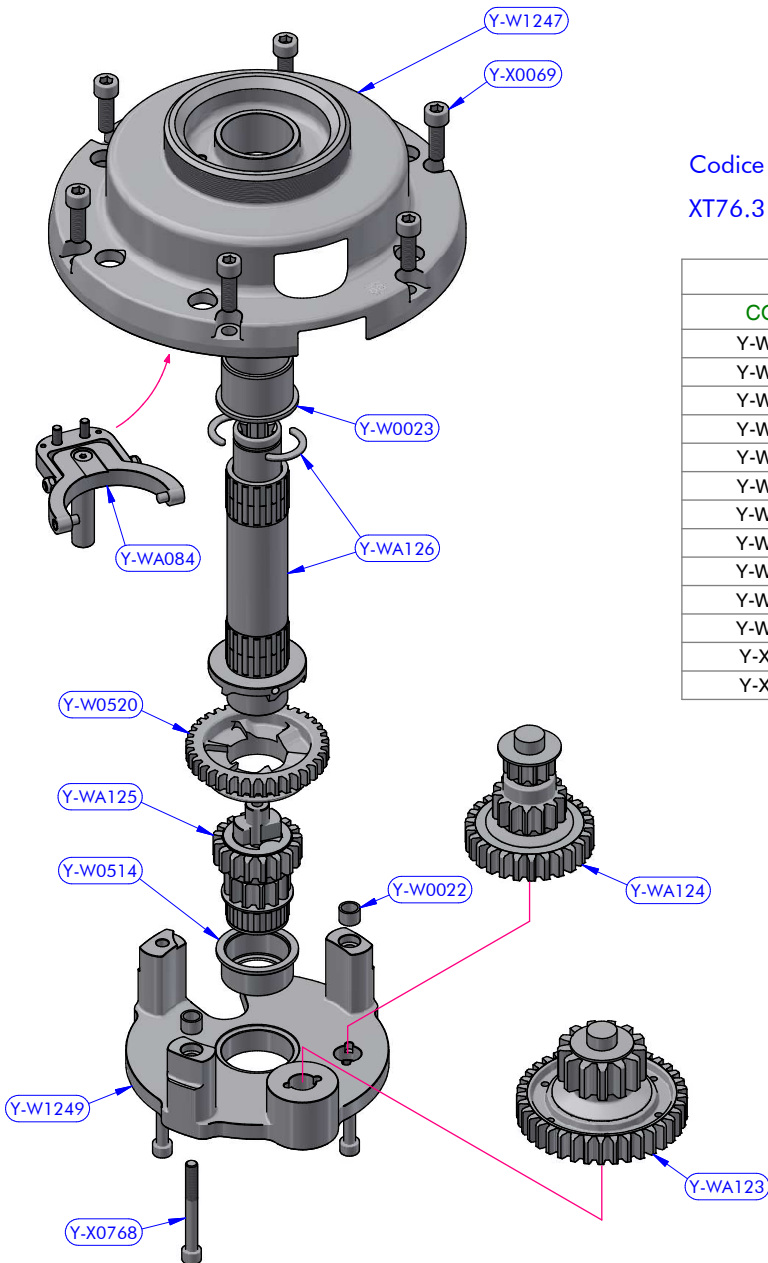

Codice **Y-WA127**

XT76.3 - Base + Gears assy

Y-WA127 PARTS LIST			
CODE	DESCRIPTION	MATERIAL	Q.TY
Y-W0022	Pipe spacer	S.Steel	2
Y-W0023	Bearing track	Plastic / S.Steel	1
Y-W0514	Bearing track	Plastic / S.Steel	1
Y-W0520	Gear "A3"	Bronze	1
Y-W1247	Base	Aluminium	1
Y-W1249	Gear base	Aluminium	1
Y-WA084	3 speed fork lever kit	Various	1
Y-WA123	Gears kit	Various	1
Y-WA124	Axis "D" kit	Various	1
Y-WA125	Main shaft assy	Various	1
Y-WA126	Main shaft assy	Various	1
Y-X0069	Screw	S.Steel	6
Y-X0768	Screw	S.Steel	3

Code **Y-WA126**
Main shaft assy XT76.3 (Upper)

Code **Y-WA125**
Main shaft assy XT76.3 (Lower)

Code **Y-WA123**
Gears kit XT76.3 Axis "B"

Code **Y-WA124**
Gears kit XT76.3 Axis "B"

Y-WA123 PARTS LIST

CODE	DESCRIPTION	MATERIAL	Q.TY
B2519	Roller bearing	Plastic / S.Steel	3
Y-W0086	Gear axis	S.Steel HR	1
Y-W0141	Pawl	S.Steel	4
Y-W0195	Gear upper washer	Plastic	1
Y-W0199	Gear lower washer	Plastic	1
Y-W1229	Gear "B1"	Bronze	1
Y-W1230	Gear ring	S.Steel	1
Y-W1250	Gear "B2"	Bronze	1
Y-X0052	Screw	S.Steel	2
Y-X0087	Torsion spring	S.Steel	4

Y-WA124 PARTS LIST

CODE	DESCRIPTION	MATERIAL	Q.TY
B2519	Roller bearing	Plastic / S.Steel	2
Y-W0032	Gear ring	S.Steel	1
Y-W0087	Gear axis	S.Steel HR	1
Y-W0088	Pipe spacer	POM-C	1
Y-W0141	Pawl	S.Steel	4
Y-W0195	Gear upper washer	Plastic	1
Y-W0199	Gear lower washer	Plastic	1
Y-W0524	Dual gear "D2 / D3"	Bronze	1
Y-W1231	Gear "D1"	Bronze	1
Y-X0052	Screw	S.Steel	2
Y-X0087	Torsion spring	S.Steel	4